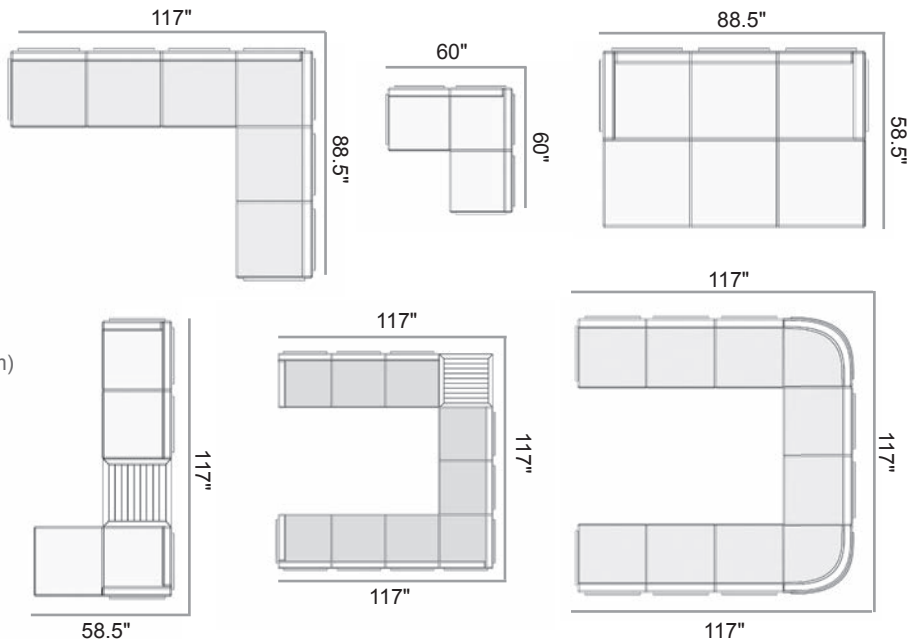

NEW
2021

A0R0
Arm Only w/ Rope
Weight: 2 lbs
15/3