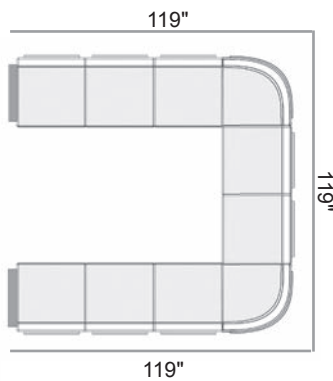

As Shown Below:

NEW 2021
 1L70
 Arm Chair
 30"Wx33"Dx35.5"H
 Weight: 22 lbs
 Seat Height: 19"
 Arm Height: 23"
 15/3

NEW 2021
 1LE0
 End/Arm Section
 32"Wx29.25"Dx33"H
 Weight: 25 lbs
 Seat Height: 19"
 Arm Height: 23.25"
 15/3

NEW 2021
 1LS0
 Armless Single Seat Section
 28.5"Wx30"Dx33"H
 Weight: 21 lbs
 Seat Height: 19"
 15/3

NEW 2021
 1LC0
 Square Corner Section
 30"Wx30"Dx33"H
 Weight: 25 lbs
 Seat Height: 19"
 15/3

NEW 2021
 1CC0
 Curved Corner Section
 29.5"Wx29.5"Dx33"H
 Weight: 22 lbs
 Seat Height: 19"
 15/3

NEW 2021
 1C00
 Curved Backless Corner Section
 28.5"Wx28.5"Dx19"H
 Weight: 14 lbs
 Seat Height: 19"
 15/3

NEW 2021
 1L00
 Ottoman
 28.5"Wx28.5"Dx19"H
 Weight: 16 lbs
 Seat Height: 19"
 15/3

MGP
 1A30
 MGP Top Corner Table
 28.5"Wx 28.5"Dx21.75"H
 Weight: 43 lbs
 15/3

MGP
 1A90
 MGP Top Coffee Table
 28.5"Wx28.5"Dx13"H
 Weight: 23 lbs
 15/3

As Shown Below:

ACT0
Sectional Furniture Clip
*Compatible with Larssen, Ash-
bee Rope and Ashbee Cushion
Sectionals
15/3
(set of 2 included with each item)