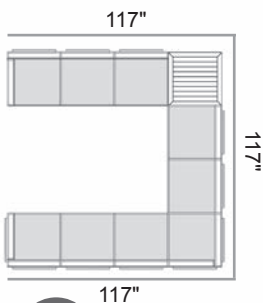

As Shown Below:

- | | | |
|--|---|--|
| <p>NEW 2021</p>  <p>A070
Arm Chair w/ Rope
31.5"Wx30"Dx33"H
Weight: 27 lbs
Seat Height: 19"
Arm Height: 27"
15/3</p> | <p>NEW 2021</p>  <p>A050
End Section w/ Rope
30"Wx30"Dx33"H
Weight: 24 lbs
Seat Height: 19"
Arm Height: 27"
15/3</p> | <p>NEW 2021</p>  <p>AA10
Armless Single Seat Section
28.5"Wx30"Dx33"H
Weight: 21 lbs
Seat Height: 19"
15/3</p> |
| <p>NEW 2021</p>  <p>AA40
Square Corner Section
30"Wx30"Dx33"H
Weight: 25 lbs
Seat Height: 19"
15/3</p> | <p>NEW 2021</p>  <p>ACC0
Curved Corner Section
29.5"Wx29.5"Dx33"H
Weight: 22 lbs
Seat Height: 19"
15/3</p> | <p>NEW 2021</p>  <p>AC00
Curved Backless Corner Section
28.5"Wx28.5"Dx19"H
Weight: 14 lbs
Seat Height: 19"
15/3</p> |
| <p>NEW 2021</p>  <p>AA00
Ottoman
28.5"Wx28.5"Dx19"H
Weight: 16 lbs
Seat Height: 19"
15/3</p> | <p>MGP</p>  <p>1A30
MGP Top Corner Table
28.5"Wx 28.5"Dx21.75"H
Weight: 43 lbs
15/3</p> | <p>MGP</p>  <p>1A90
MGP Top Coffee Table
28.5"Wx28.5"Dx13"H
Weight: 23 lbs
15/3</p> |

NEW 2021

AA10
 Armless Section
 28.5"Wx30"Dx33"H
 Weight: 21 lbs
 Seat Height: 19"
 15/3

NEW 2021

AA40
 Square Corner Section
 30"Wx30"Dx33"H
 Weight: 25 lbs
 Seat height: 19"
 15/3

NEW 2021

ACC0
 Curved Corner Section
 29.5"Wx29.5"Dx32"H
 Weight: 22 lbs
 Seat Height: 19"
 15/3

NEW 2021

AC00
 Curved Backless Corner Section
 28.5"Wx28.5"Dx19"H
 Weight: 14 lbs
 Seat Height: 19"
 15/3

NEW 2021

AA00
 Ottoman
 28.5"Wx28.5"Dx19"H
 Weight: 16 lbs
 Seat Height: 19"
 15/3

1A90
 MGP Top Coffee Table
 28.5"Wx28.5"Dx13"H
 Weight: 23 lbs
 15/3

1A30
 MGP Top Corner Table
 28.5"Wx 28.5"Dx21.75"H
 Weight: 43 lbs
 15/3

NEW 2021

New & Improved
Thicker cushions!

**NEW
2021**

1AA0
Arm Only
23.25"Wx1.25"Dx15"H
Weight: 2 lbs
15/3

ACT0
Sectional Furniture Clip
*Compatible with Larssen,
Ashbee Rope and Ashbee
Cushion Sectionals
15/3
(set of 2 included with each
item)