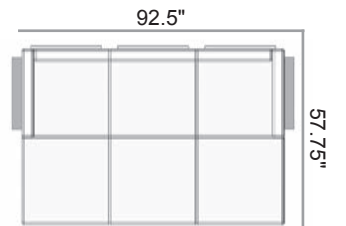

NEW 2021
 1LS0
 Armless Single Seat Section
 28.5"Wx30"Dx33"H
 Weight: 21 lbs
 Seat Height: 19"
 15/3

NEW 2021
 1LC0
 Square Corner Section
 30"Wx30"Dx33"H
 Weight: 25 lbs
 Seat Height: 19"
 15/3

NEW 2021
 1CC0
 Curved Corner Section
 29.5"Wx29.5"Dx33"H
 Weight: 22 lbs
 Seat Height: 19"
 15/3

NEW 2021
 1C00
 Curved Backless Corner Section
 28.5"Wx28.5"Dx19"H
 Weight: 14 lbs
 Seat Height: 19"
 15/3

NEW 2021
 1L00
 Ottoman
 28.5"Wx28.5"Dx19"H
 Weight: 16 lbs
 Seat Height: 19"
 15/3

MGP
 1A30
 MGP Top Corner Table
 28.5"Wx 28.5"Dx21.75"H
 Weight: 43 lbs
 15/3

MGP
 1A90
 MGP Top Coffee Table
 28.5"Wx28.5"Dx13"H
 Weight: 23 lbs
 15/3

As Shown Below:

ACT0
Sectional Furniture Clip
*Compatible with Larssen, Ash-
bee Rope and Ashbee Cushion
Sectionals
15/3
(set of 2 included with each item)