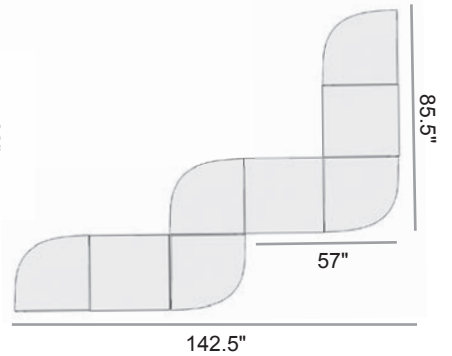

NEW 2021
 1LS0
 Armless Single Seat Section
 28.5"Wx30"Dx33"H
 Weight: 21 lbs
 Seat Height: 19"
 15/3

NEW 2021
 1LC0
 Square Corner Section
 30"Wx30"Dx33"H
 Weight: 25 lbs
 Seat Height: 19"
 15/3

NEW 2021
 1CC0
 Curved Corner Section
 29.5"Wx29.5"Dx33"H
 Weight: 22 lbs
 Seat Height: 19"
 15/3

NEW 2021
 1C00
 Curved Backless Corner Section
 28.5"Wx28.5"Dx19"H
 Weight: 14 lbs
 Seat Height: 19"
 15/3

NEW 2021
 1L00
 Ottoman
 28.5"Wx28.5"Dx19"H
 Weight: 16 lbs
 Seat Height: 19"
 15/3

MGP
 1A30
 MGP Top Corner Table
 28.5"Wx 28.5"Dx21.75"H
 Weight: 43 lbs
 15/3

MGP
 1A90
 MGP Top Coffee Table
 28.5"Wx28.5"Dx13"H
 Weight: 23 lbs
 15/3

As Shown Below:

ACT0
Sectional Furniture Clip
*Compatible with Larssen, Ash-
bee Rope and Ashbee Cushion
Sectionals
15/3
(set of 2 included with each item)