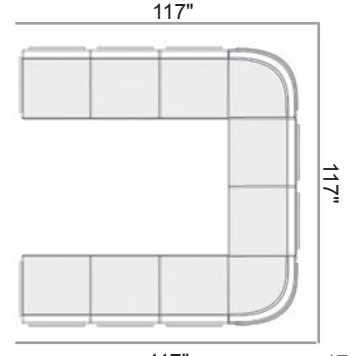

As Shown Below:

NEW 2021

AA70
 Arm Chair
 31.5"Wx30"Dx33"H
 Weight: 27 lbs
 Seat Height: 19"
 Arm Height: 27"
 15/3

NEW 2021

AA50
 End/Arm Section
 30"Wx30"Dx33"H
 Weight: 24 lbs
 Seat Height: 19"
 Arm Height: 27"
 15/3

NEW 2021

AA10
 Armless Section
 28.5"Wx30"Dx33"H
 Weight: 21 lbs
 Seat Height: 19"
 15/3

NEW 2021

AA40
 Square Corner Section
 30"Wx30"Dx33"H
 Weight: 25 lbs
 Seat height: 19"
 15/3

NEW 2021

ACC0
 Curved Corner Section
 29.5"Wx29.5"Dx32"H
 Weight: 22 lbs
 Seat Height: 19"
 15/3

NEW 2021

AC00
 Curved Backless Corner Section
 28.5"Wx28.5"Dx19"H
 Weight: 14 lbs
 Seat Height: 19"
 15/3

NEW 2021

AA00
 Ottoman
 28.5"Wx28.5"Dx19"H
 Weight: 16 lbs
 Seat Height: 19"
 15/3

1A90
 MGP Top Coffee Table
 28.5"Wx28.5"Dx13"H
 Weight: 23 lbs
 15/3

1A30
 MGP Top Corner Table
 28.5"Wx 28.5"Dx21.75"H
 Weight: 43 lbs
 15/3

NEW 2021

New & Improved
Thicker cushions!

**NEW
2021**

1AA0
Arm Only
23.25"Wx1.25"Dx15"H
Weight: 2 lbs
15/3

ACT0
Sectional Furniture Clip
*Compatible with Larssen,
Ashbee Rope and Ashbee
Cushion Sectionals
15/3
(set of 2 included with each
item)