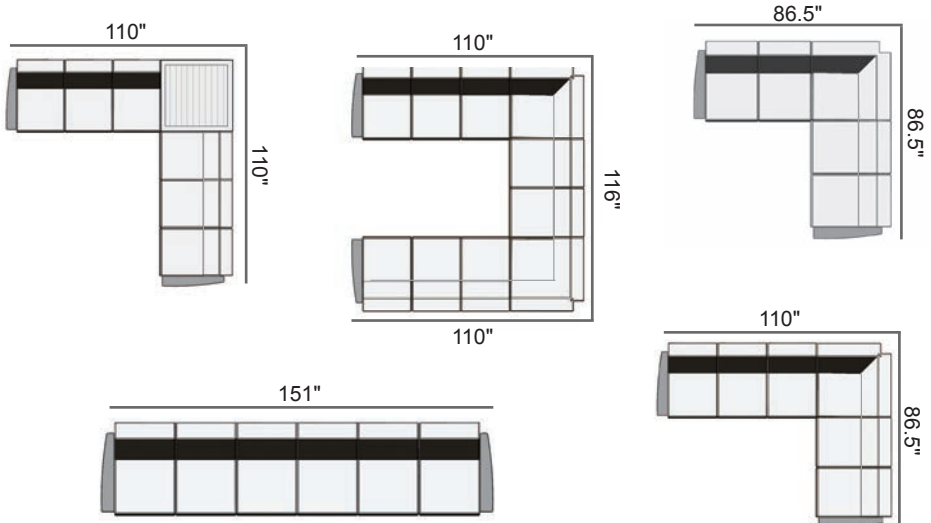

8540
 Left Arm Two-Seat
 Hidden Motion Section
 52"Wx34.5"Dx38.5"H
 Weight: 74 lbs
 Seat Height: 19"
 Arm Height: 23.5"
 15/3

8560
 Corner Fixed Section
 34.5"Wx34.5"Dx38.5"H
 Weight: 48 lbs
 Seat Height: 19"
 15/3

8510
 Armless Single Seat
 Fixed Section
 23.5"Wx34.5"Dx38.5"H
 Weight: 35 lbs
 Seat Height: 19"
 15/3

MGP
 1A30
 Corner Table
 28.5"Wx28.5"Dx21.5"H
 Weight: 43 lbs
 15/3

LCT0
 Furniture Clip 15/3
 (set of 2 included with each sectional piece)

As Shown Below:

Shown with 1A30 Corner Table and Left and Right Arm Two-Seat Sections

As Shown Below:

SEE
MATCHING SLING
COLLECTION ON
PP. 56-57

St. Catherine MGP Cushion

See MGP Frame Colors on p. 2, see Cushion Fabrics on pp. 114-117.
Available in Sunbrella® Stock Book Program and Sunbrella® Rain see p. 118.