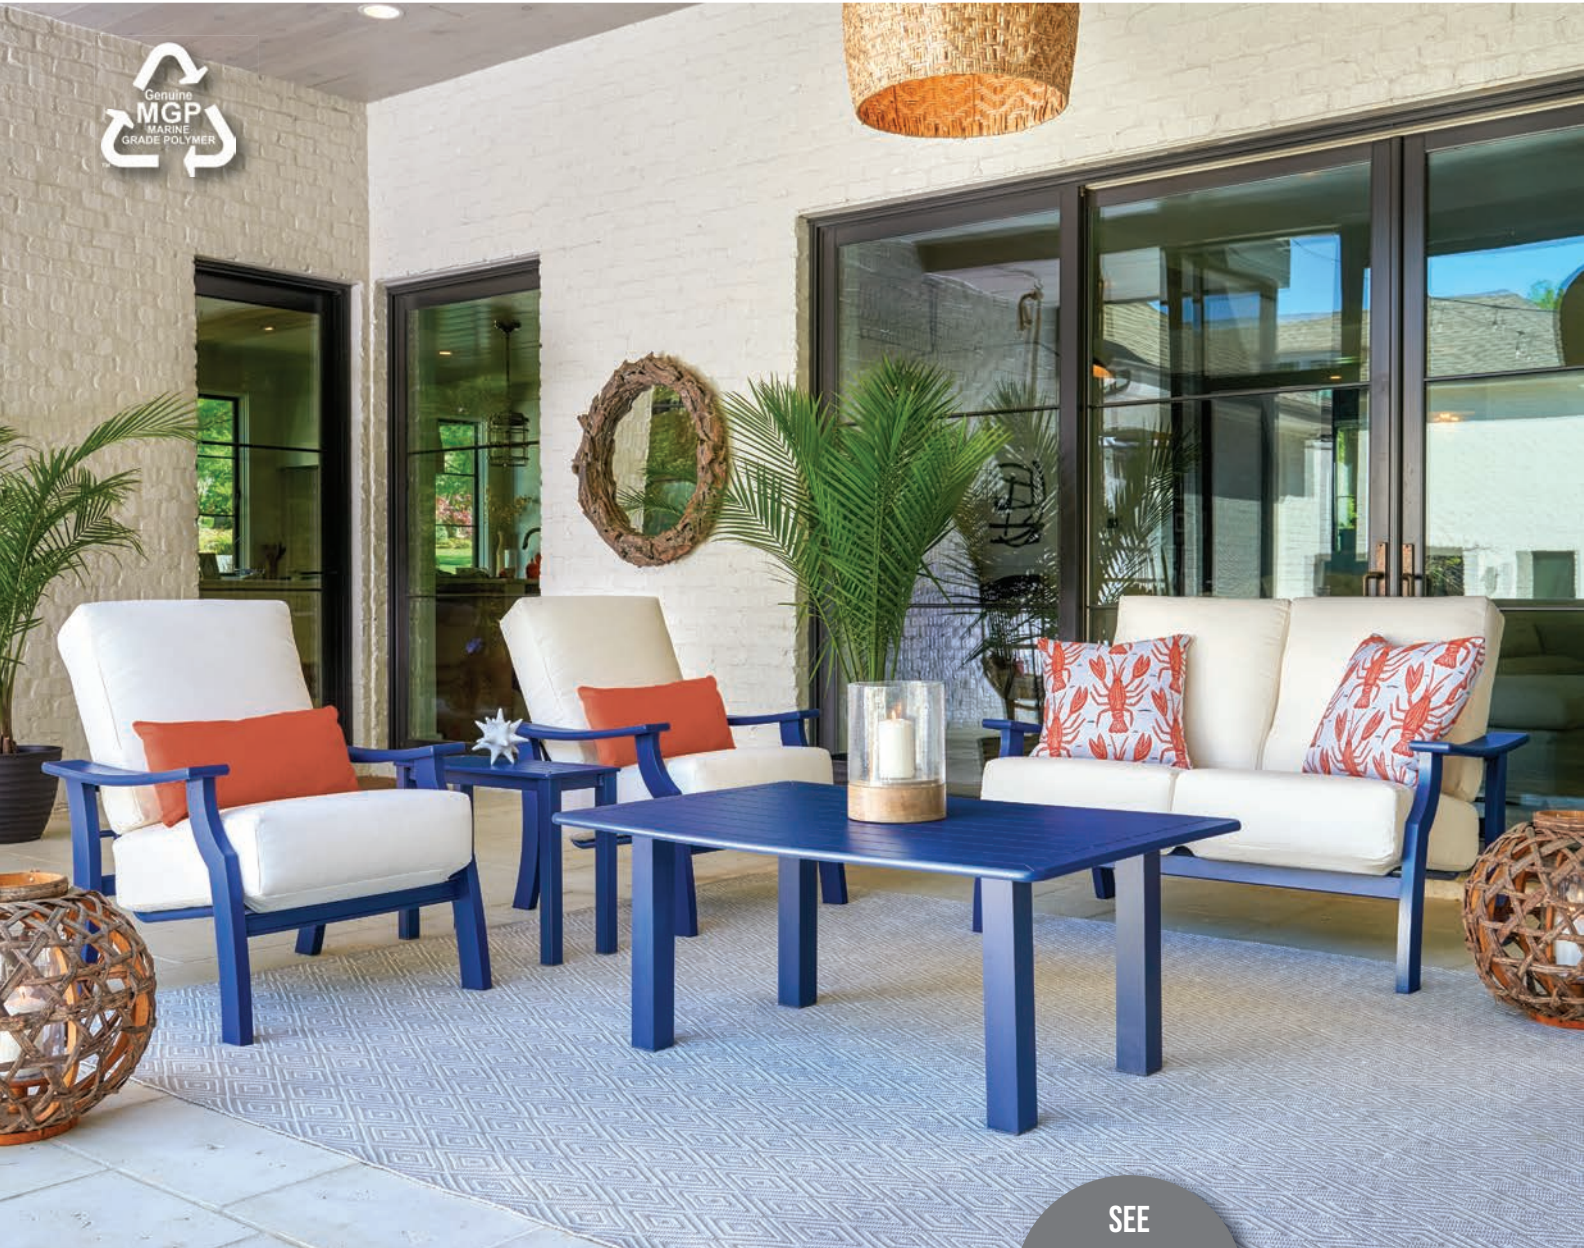

As Shown Below:

SEE
MATCHING SLING
COLLECTION ON
PP. 56-57

St. Catherine MGP Cushion

See MGP Frame Colors on p. 2, see Cushion Fabrics on pp. 114-117.
Available in Sunbrella® Stock Book Program and Sunbrella® Rain see p. 118.

As Shown Below: