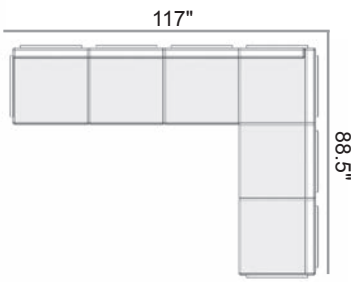

NEW 2021

AA10
 Armless Section
 28.5"Wx30"Dx33"H
 Weight: 21 lbs
 Seat Height: 19"
 15/3

NEW 2021

AA40
 Square Corner Section
 30"Wx30"Dx33"H
 Weight: 25 lbs
 Seat height: 19"
 15/3

NEW 2021

ACC0
 Curved Corner Section
 29.5"Wx29.5"Dx32"H
 Weight: 22 lbs
 Seat Height: 19"
 15/3

NEW 2021

AC00
 Curved Backless Corner Section
 28.5"Wx28.5"Dx19"H
 Weight: 14 lbs
 Seat Height: 19"
 15/3

NEW 2021

AA00
 Ottoman
 28.5"Wx28.5"Dx19"H
 Weight: 16 lbs
 Seat Height: 19"
 15/3

1A90
 MGP Top Coffee Table
 28.5"Wx28.5"Dx13"H
 Weight: 23 lbs
 15/3

1A30
 MGP Top Corner Table
 28.5"Wx 28.5"Dx21.75"H
 Weight: 43 lbs
 15/3

NEW 2021

New & Improved
Thicker cushions!

**NEW
2021**

1AA0
Arm Only
23.25"Wx1.25"Dx15"H
Weight: 2 lbs
15/3

ACT0
Sectional Furniture Clip
*Compatible with Larssen,
Ashbee Rope and Ashbee
Cushion Sectionals
15/3
(set of 2 included with each
item)