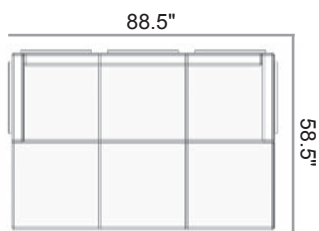

NEW 2021

AA10
 Armless Section
 28.5"Wx30"Dx33"H
 Weight: 21 lbs
 Seat Height: 19"
 15/3

NEW 2021

AA40
 Square Corner Section
 30"Wx30"Dx33"H
 Weight: 25 lbs
 Seat height: 19"
 15/3

NEW 2021

ACC0
 Curved Corner Section
 29.5"Wx29.5"Dx32"H
 Weight: 22 lbs
 Seat Height: 19"
 15/3

NEW 2021

AC00
 Curved Backless Corner Section
 28.5"Wx28.5"Dx19"H
 Weight: 14 lbs
 Seat Height: 19"
 15/3

NEW 2021

AA00
 Ottoman
 28.5"Wx28.5"Dx19"H
 Weight: 16 lbs
 Seat Height: 19"
 15/3

1A90
 MGP Top Coffee Table
 28.5"Wx28.5"Dx13"H
 Weight: 23 lbs
 15/3

1A30
 MGP Top Corner Table
 28.5"Wx 28.5"Dx21.75"H
 Weight: 43 lbs
 15/3

NEW 2021

New & Improved
Thicker cushions!

**NEW
2021**

1AA0
Arm Only
23.25"Wx1.25"Dx15"H
Weight: 2 lbs
15/3

ACT0
Sectional Furniture Clip
*Compatible with Larssen,
Ashbee Rope and Ashbee
Cushion Sectionals
15/3
(set of 2 included with each
item)