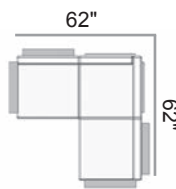

As Shown Below:

NEW 2021
 1L70
 Arm Chair
 30"Wx33"Dx35.5"H
 Weight: 22 lbs
 Seat Height: 19"
 Arm Height: 23"
 15/3

NEW 2021
 1LE0
 End/Arm Section
 32"Wx29.25"Dx33"H
 Weight: 25 lbs
 Seat Height: 19"
 Arm Height: 23.25"
 15/3

NEW 2021
 1LS0
 Armless Single Seat Section
 28.5"Wx30"Dx33"H
 Weight: 21 lbs
 Seat Height: 19"
 15/3

NEW 2021
 1LC0
 Square Corner Section
 30"Wx30"Dx33"H
 Weight: 25 lbs
 Seat Height: 19"
 15/3

NEW 2021
 1CC0
 Curved Corner Section
 29.5"Wx29.5"Dx33"H
 Weight: 22 lbs
 Seat Height: 19"
 15/3

NEW 2021
 1C00
 Curved Backless Corner Section
 28.5"Wx28.5"Dx19"H
 Weight: 14 lbs
 Seat Height: 19"
 15/3

NEW 2021
 1L00
 Ottoman
 28.5"Wx28.5"Dx19"H
 Weight: 16 lbs
 Seat Height: 19"
 15/3

MGP
 1A30
 MGP Top Corner Table
 28.5"Wx 28.5"Dx21.75"H
 Weight: 43 lbs
 15/3

MGP
 1A90
 MGP Top Coffee Table
 28.5"Wx28.5"Dx13"H
 Weight: 23 lbs
 15/3

As Shown Below:

ACT0
Sectional Furniture Clip
*Compatible with Larssen, Ash-
bee Rope and Ashbee Cushion
Sectionals
15/3
(set of 2 included with each item)