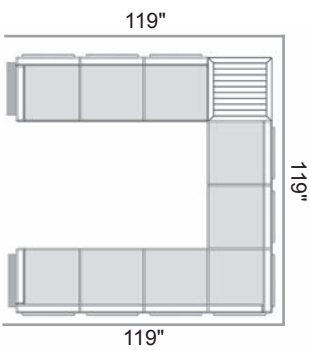

NEW 2021
 1LS0
 Armless Single Seat Section
 28.5"Wx30"Dx33"H
 Weight: 21 lbs
 Seat Height: 19"
 15/3

NEW 2021
 1LC0
 Square Corner Section
 30"Wx30"Dx33"H
 Weight: 25 lbs
 Seat Height: 19"
 15/3

NEW 2021
 1CC0
 Curved Corner Section
 29.5"Wx29.5"Dx33"H
 Weight: 22 lbs
 Seat Height: 19"
 15/3

NEW 2021
 1C00
 Curved Backless Corner Section
 28.5"Wx28.5"Dx19"H
 Weight: 14 lbs
 Seat Height: 19"
 15/3

NEW 2021
 1L00
 Ottoman
 28.5"Wx28.5"Dx19"H
 Weight: 16 lbs
 Seat Height: 19"
 15/3

MGP
 1A30
 MGP Top Corner Table
 28.5"Wx 28.5"Dx21.75"H
 Weight: 43 lbs
 15/3

MGP
 1A90
 MGP Top Coffee Table
 28.5"Wx28.5"Dx13"H
 Weight: 23 lbs
 15/3

As Shown Below:

ACT0
Sectional Furniture Clip
*Compatible with Larssen, Ash-
bee Rope and Ashbee Cushion
Sectionals
15/3
(set of 2 included with each item)