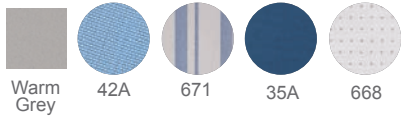

ARB Black Rope

ARD Tan Rope

ARG Cadet Grey Rope

ARQ White Rope

As Shown Below:

Ashbee Cushion

See Powdercoat Frame Colors on p. 2 and Fabrics on pp. 114-117.
 Available in **Sunbrella® Stock Book Program** and **Sunbrella® Rain**, see p. 118.
 Coffee Table and Corner Table Top available in Standard, Bright and Hammered MGP.
 Clips available to secure sectional pieces together.