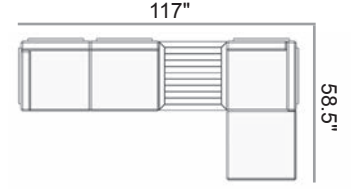

NEW 2021

AA10
 Armless Section
 28.5"Wx30"Dx33"H
 Weight: 21 lbs
 Seat Height: 19"
 15/3

NEW 2021

AA40
 Square Corner Section
 30"Wx30"Dx33"H
 Weight: 25 lbs
 Seat height: 19"
 15/3

NEW 2021

ACC0
 Curved Corner Section
 29.5"Wx29.5"Dx32"H
 Weight: 22 lbs
 Seat Height: 19"
 15/3

NEW 2021

AC00
 Curved Backless Corner Section
 28.5"Wx28.5"Dx19"H
 Weight: 14 lbs
 Seat Height: 19"
 15/3

NEW 2021

AA00
 Ottoman
 28.5"Wx28.5"Dx19"H
 Weight: 16 lbs
 Seat Height: 19"
 15/3

1A90
 MGP Top Coffee Table
 28.5"Wx28.5"Dx13"H
 Weight: 23 lbs
 15/3

1A30
 MGP Top Corner Table
 28.5"Wx 28.5"Dx21.75"H
 Weight: 43 lbs
 15/3

NEW 2021

New & Improved
Thicker cushions!

**NEW
2021**

1AA0
Arm Only
23.25"Wx1.25"Dx15"H
Weight: 2 lbs
15/3

ACT0
Sectional Furniture Clip
*Compatible with Larssen,
Ashbee Rope and Ashbee
Cushion Sectionals
15/3
(set of 2 included with each
item)