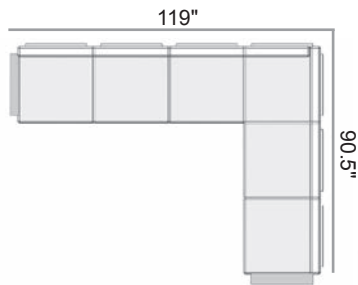

NEW 2021
 1LS0
 Armless Single Seat Section
 28.5"Wx30"Dx33"H
 Weight: 21 lbs
 Seat Height: 19"
 15/3

NEW 2021
 1LC0
 Square Corner Section
 30"Wx30"Dx33"H
 Weight: 25 lbs
 Seat Height: 19"
 15/3

NEW 2021
 1CC0
 Curved Corner Section
 29.5"Wx29.5"Dx33"H
 Weight: 22 lbs
 Seat Height: 19"
 15/3

NEW 2021
 1C00
 Curved Backless Corner Section
 28.5"Wx28.5"Dx19"H
 Weight: 14 lbs
 Seat Height: 19"
 15/3

NEW 2021
 1L00
 Ottoman
 28.5"Wx28.5"Dx19"H
 Weight: 16 lbs
 Seat Height: 19"
 15/3

MGP
 1A30
 MGP Top Corner Table
 28.5"Wx 28.5"Dx21.75"H
 Weight: 43 lbs
 15/3

MGP
 1A90
 MGP Top Coffee Table
 28.5"Wx28.5"Dx13"H
 Weight: 23 lbs
 15/3

As Shown Below:

ACT0
Sectional Furniture Clip
*Compatible with Larssen, Ash-
bee Rope and Ashbee Cushion
Sectionals
15/3
(set of 2 included with each item)