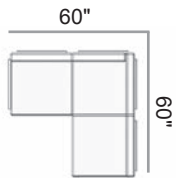

NEW 2021

AA10
 Armless Section
 28.5"Wx30"Dx33"H
 Weight: 21 lbs
 Seat Height: 19"
 15/3

NEW 2021

AA40
 Square Corner Section
 30"Wx30"Dx33"H
 Weight: 25 lbs
 Seat height: 19"
 15/3

NEW 2021

ACC0
 Curved Corner Section
 29.5"Wx29.5"Dx32"H
 Weight: 22 lbs
 Seat Height: 19"
 15/3

NEW 2021

AC00
 Curved Backless Corner Section
 28.5"Wx28.5"Dx19"H
 Weight: 14 lbs
 Seat Height: 19"
 15/3

NEW 2021

AA00
 Ottoman
 28.5"Wx28.5"Dx19"H
 Weight: 16 lbs
 Seat Height: 19"
 15/3

1A90
 MGP Top Coffee Table
 28.5"Wx28.5"Dx13"H
 Weight: 23 lbs
 15/3

1A30
 MGP Top Corner Table
 28.5"Wx 28.5"Dx21.75"H
 Weight: 43 lbs
 15/3

NEW 2021

New & Improved
Thicker cushions!

**NEW
2021**

1AA0
Arm Only
23.25"Wx1.25"Dx15"H
Weight: 2 lbs
15/3

ACT0
Sectional Furniture Clip
*Compatible with Larssen,
Ashbee Rope and Ashbee
Cushion Sectionals
15/3
(set of 2 included with each
item)