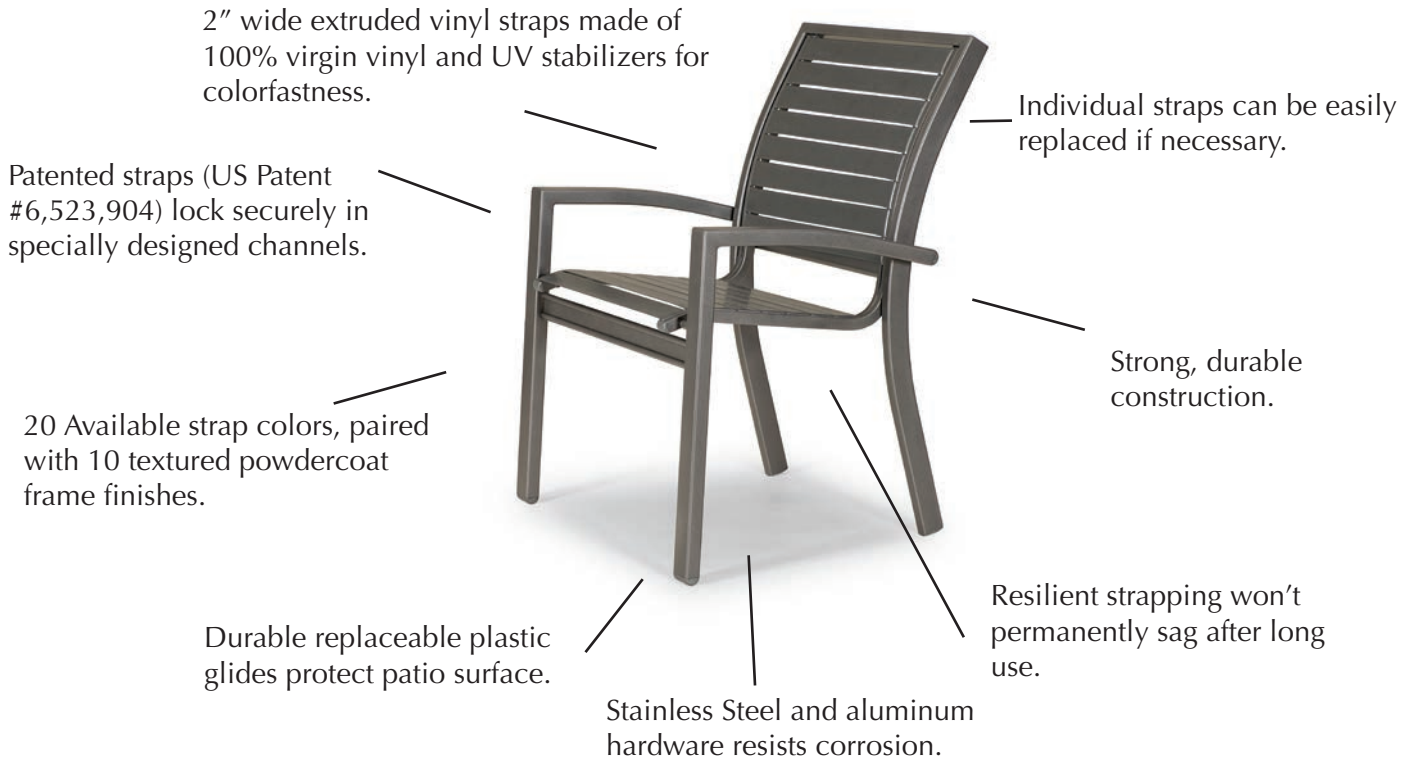

As Shown Below:

Note: CS5 is available through our Sunbrella Stock Book Program.

Helios Contract Strap

See Powdercoat Frame Colors on p. 46.

See Strap Selection on p. 76.

Standard and Bright MGP colors and Rustic Polymer colors available only on arm accents, see p.118.

As Shown Below:

70R0
 Four Position Stacking
 Lay Flat Chaise
 27.75"Wx69"Dx43"H
 Weight: 29 lbs
 Seat Height: 15.5"
 Reclined Length: 78"
 15/5

Available Add-on Items:

PCMS
 Universal Chaise Pad

HDPL
 Attachable Pillow
 (Sample Shown on p.73)

FEATURES & BENEFITS STRAP

Custom Strap Selection

The 2" Custom Strap colors listed below are available on our Helios Contract Strap Collection, Kendall Contract Strap Collection and Reliance Contract Strap Collection. Note: There are no minimums on our custom strap program (other than our standard packs) but care must be taken when ordering to specify the desired straps and their arrangement on the chairs and chaises. Due to the custom nature of this product, there is a 50% deposit required on custom strap orders and a 30% Restocking Fee on any returned custom strap order.