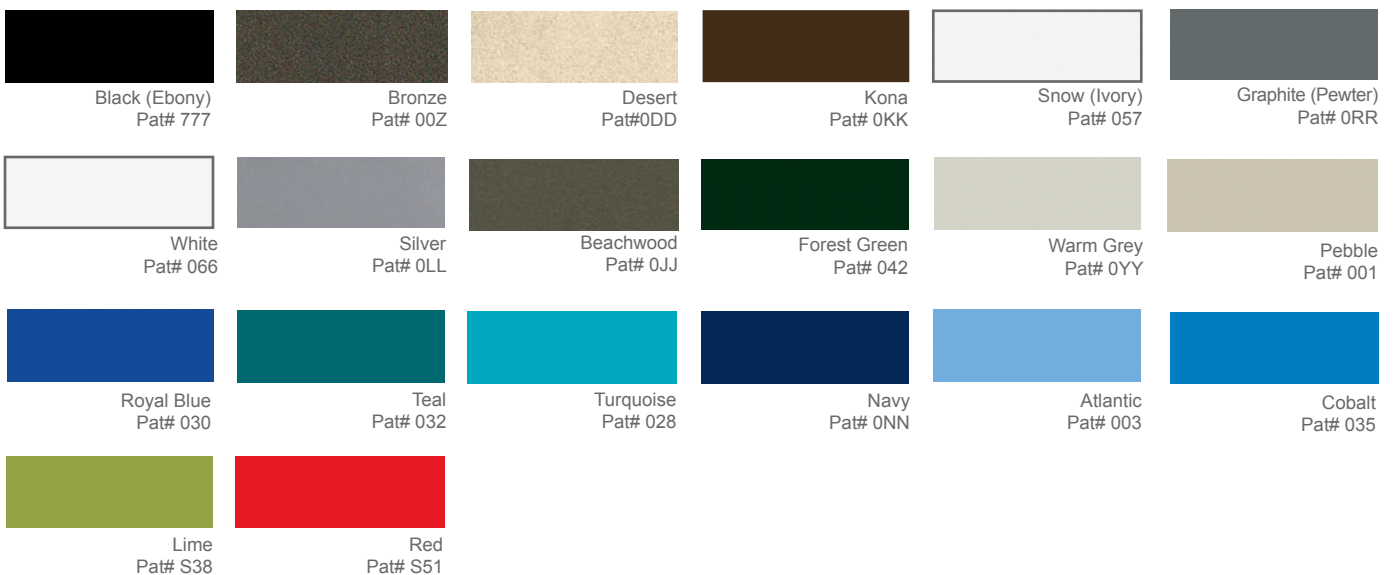

Custom Strap Selection

The 2" Custom Strap colors listed below are available on our Helios Contract Strap Collection, Kendall Contract Strap Collection and Reliance Contract Strap Collection. Note: There are no minimums on our custom strap program (other than our standard packs) but care must be taken when ordering to specify the desired straps and their arrangement on the chairs and chaises. Due to the custom nature of this product, there is a 50% deposit required on custom strap orders and a 30% Restocking Fee on any returned custom strap order.