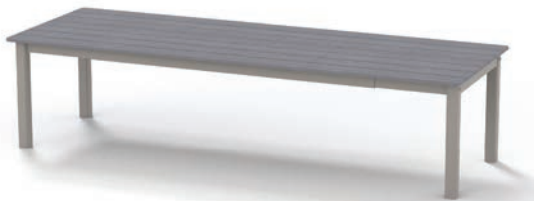

Shown Fully Extended

Sling Fabric Selection Fabric Selection for Sling Furniture (Some Restrictions Apply)