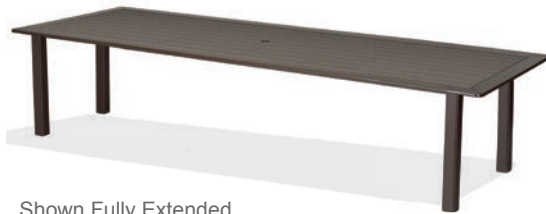

Shown Fully Extended